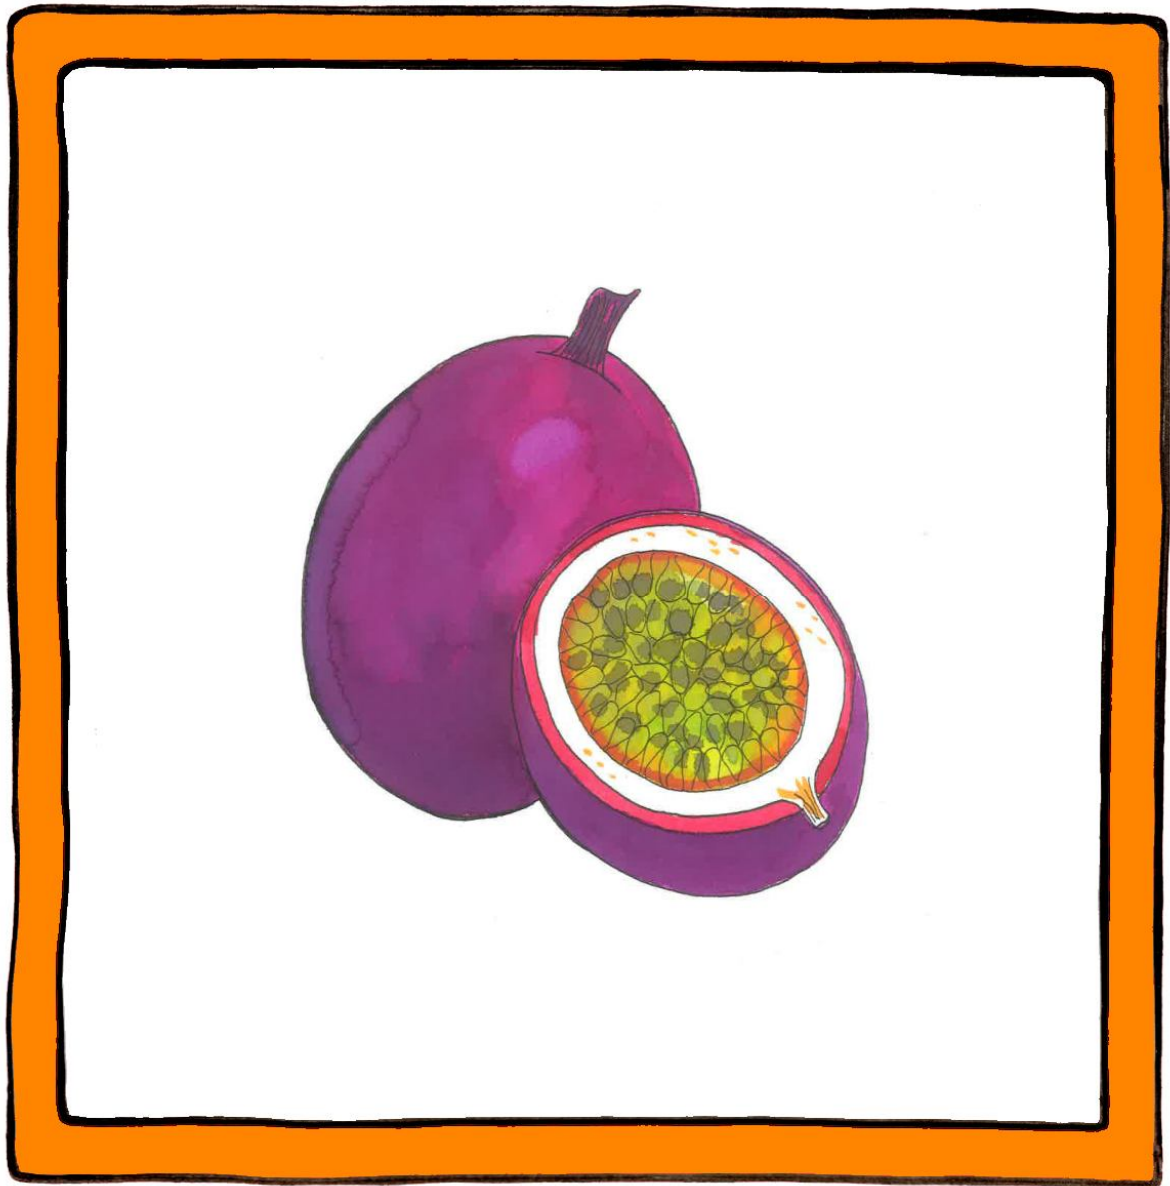

FOOD

Sign booklet

Idea: Amber Boven
Illustrations : Maaike Boven - van Dijk
Edited by: Emiel Boven
February 2013

Pineapple

Palm down flat hand makes short repeated forward/down brushing contact movements along the back of left hand.

Fish

Thumbs of palms down flat hands pointing forward (the right hand contacting the back of left hand) flaps repetitively in front of the body.

Frog

Palm down spread clawed hands makes repetitive forward short hops.

Mango

Palm back closed hand held in front of the mouth bends down from the wrist repeatedly.

Maize

Palm back closed hand held in front of the mouth, makes short downward movements repeatedly.

Passion fruit

Both spread hands held at an angle with fingers interlinked and hooked together; then heels of palms move towards each other to contact repetitively.

Beans

Hooked index finger rubs left palm with contact repetitively.