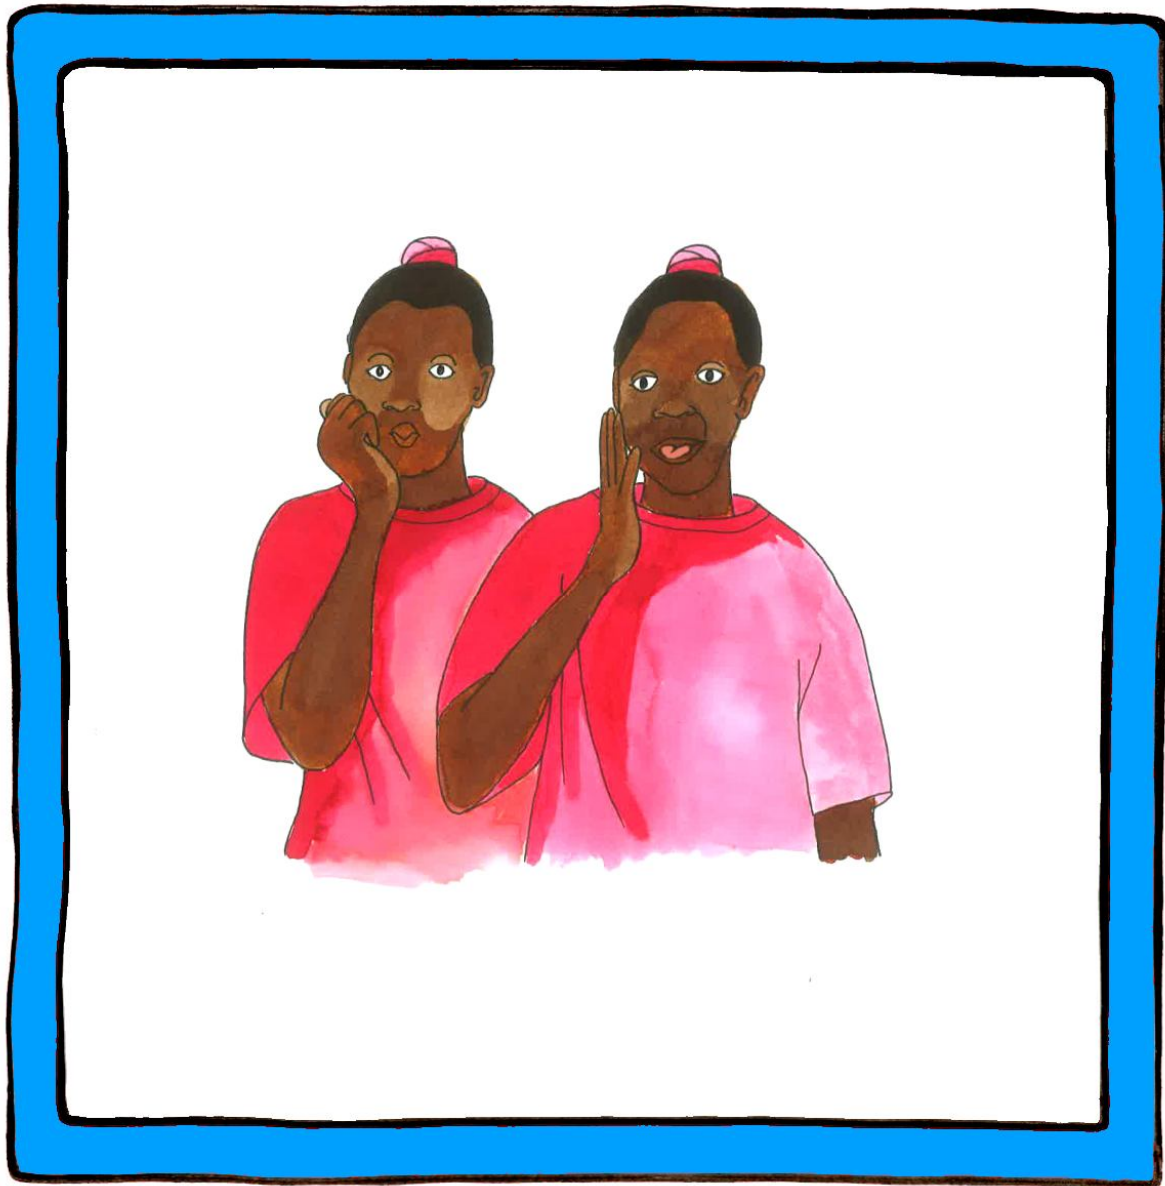

FOOD

Sign booklet

Idea: Amber Boven
Illustrations : Maaike Boven - van Dijk
Edited by: Emiel Boven
February 2013

Pineapple

Palm down flat hand makes short repeated forward/down brushing contact movements along the back of left hand.

Carrot

Extended index finger twists towards left across the mouth accompanied with appropriate mouth movements as in action of taking a bite.

Lemon

Palms left closed hand held at the right side of the mouth, finger tips rubs repeatedly with the palm as in act of squeezing a lemon, then sharply moves forward as fingers open accompanied with protruding tip of tongue .