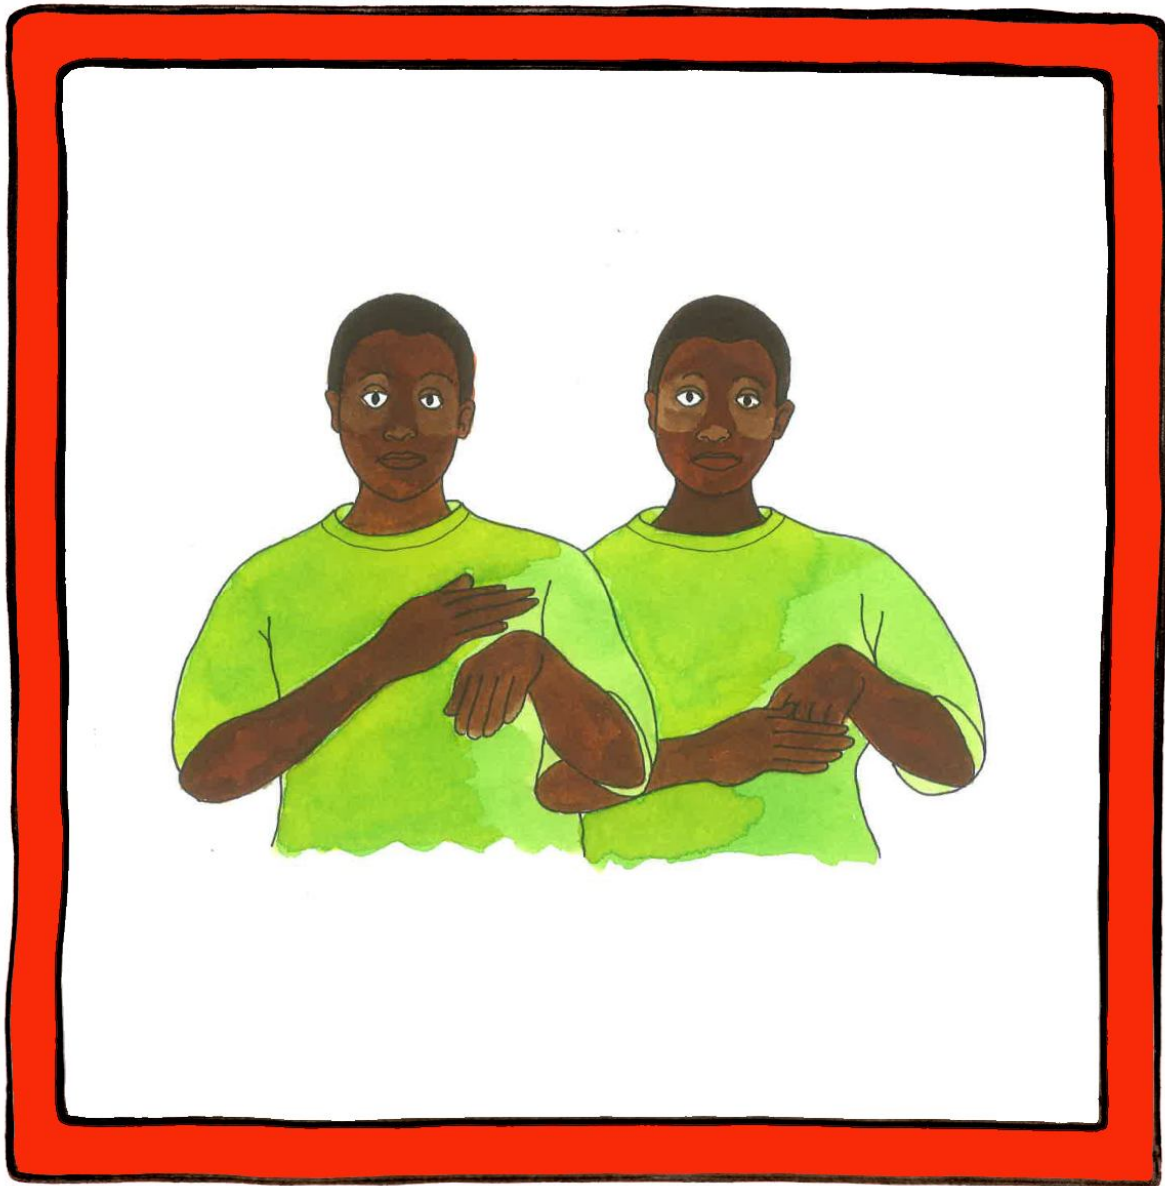

FOOD

Sign booklet

Idea: Amber Boven
Illustrations : Maaike Boven - van Dijk
Edited by: Emiel Boven
February 2013

Pineapple

Palm down flat hand makes short repeated forward/down brushing contact movements along the back of left hand.

Carrot

Extended index finger twists towards left across the mouth accompanied with appropriate mouth movements as in action of taking a bite.

Lemon

Palms left closed hand held at the right side of the mouth, finger tips rubs repeatedly with the palm as in act of squeezing a lemon, then sharply moves forward as fingers open accompanied with protruding tip of tongue .

Fish

Thumbs of palms down flat hands pointing forward (the right hand contacting the back of left hand) flaps repetitively in front of the body.

Frog

Palm down spread clawed hands makes repetitive forward short hops.

Both spread hands held at an angle with fingers interlinked and hooked together; then heels of palms move towards each other to contact repetitively.

Beans

Hooked index finger rubs left palm with contact repetitively.