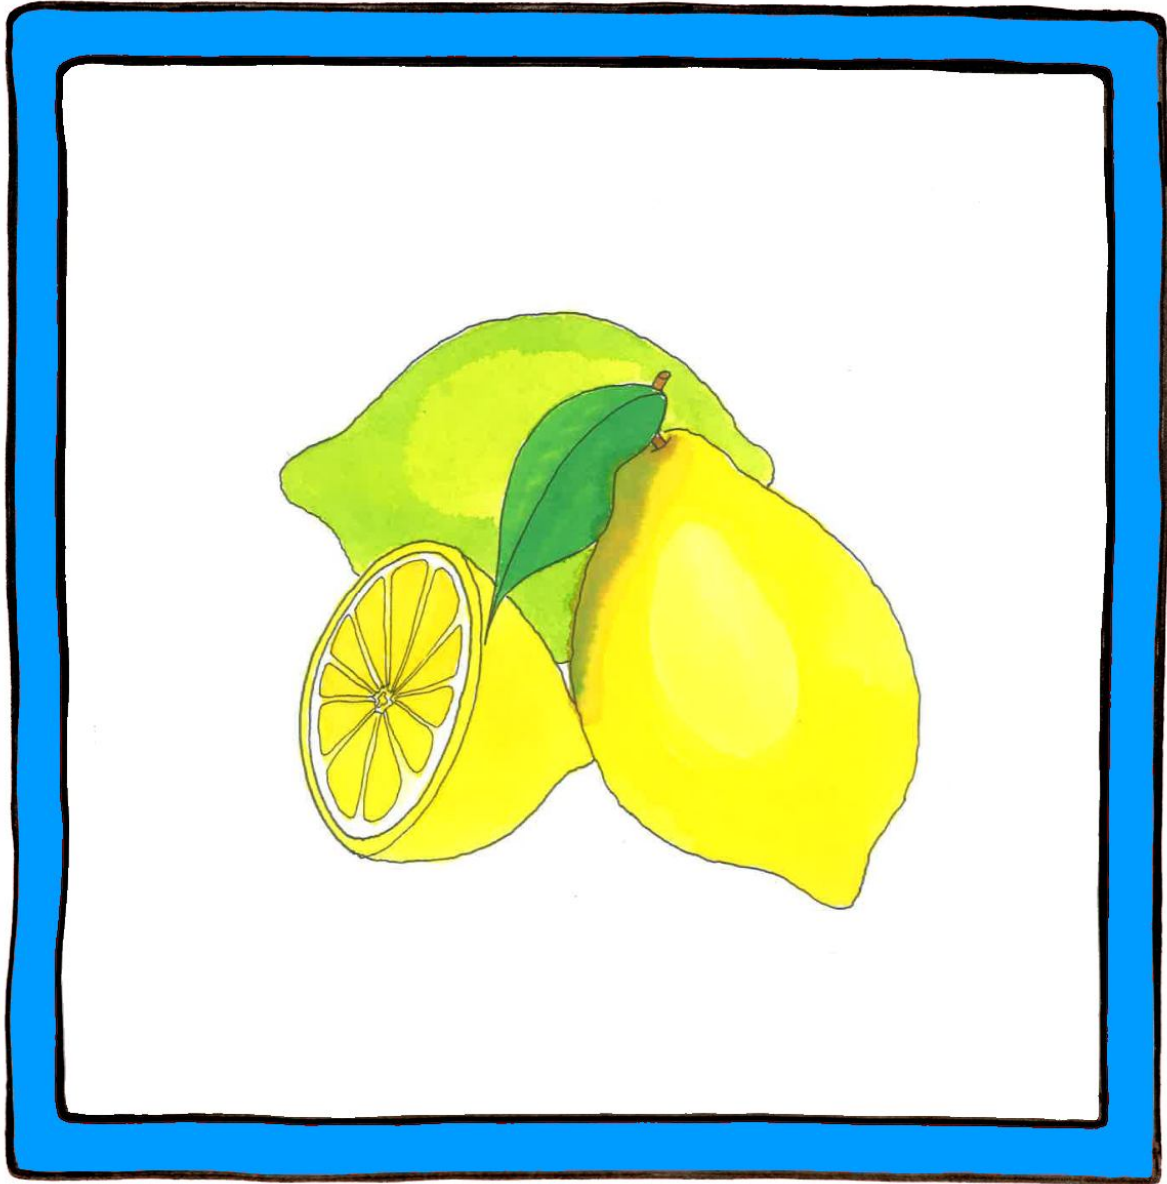

FOOD

Sign booklet

Idea: Amber Boven
Illustrations : Maaike Boven - van Dijk
Edited by: Emiel Boven
February 2013

Pineapple

Palm down flat hand makes short repeated forward/down brushing contact movements along the back of left hand.

Carrot

Extended index finger twists towards left across the mouth accompanied with appropriate mouth movements as in action of taking a bite.

Lemon

Palms left closed hand held at the right side of the mouth, finger tips rubs repeatedly with the palm as in act of squeezing a lemon, then sharply moves forward as fingers open accompanied with protruding tip of tongue .

Fish

Thumbs of palms down flat hands pointing forward (the right hand contacting the back of left hand) flaps repetitively in front of the body.

Frog

Palm down spread clawed hands makes repetitive forward short hops.

Mango

Palm back closed hand held in front of the mouth bends down from the wrist repeatedly.

Maize

Palm back closed hand held in front of the mouth, makes short downward movements repeatedly.

Passion fruit