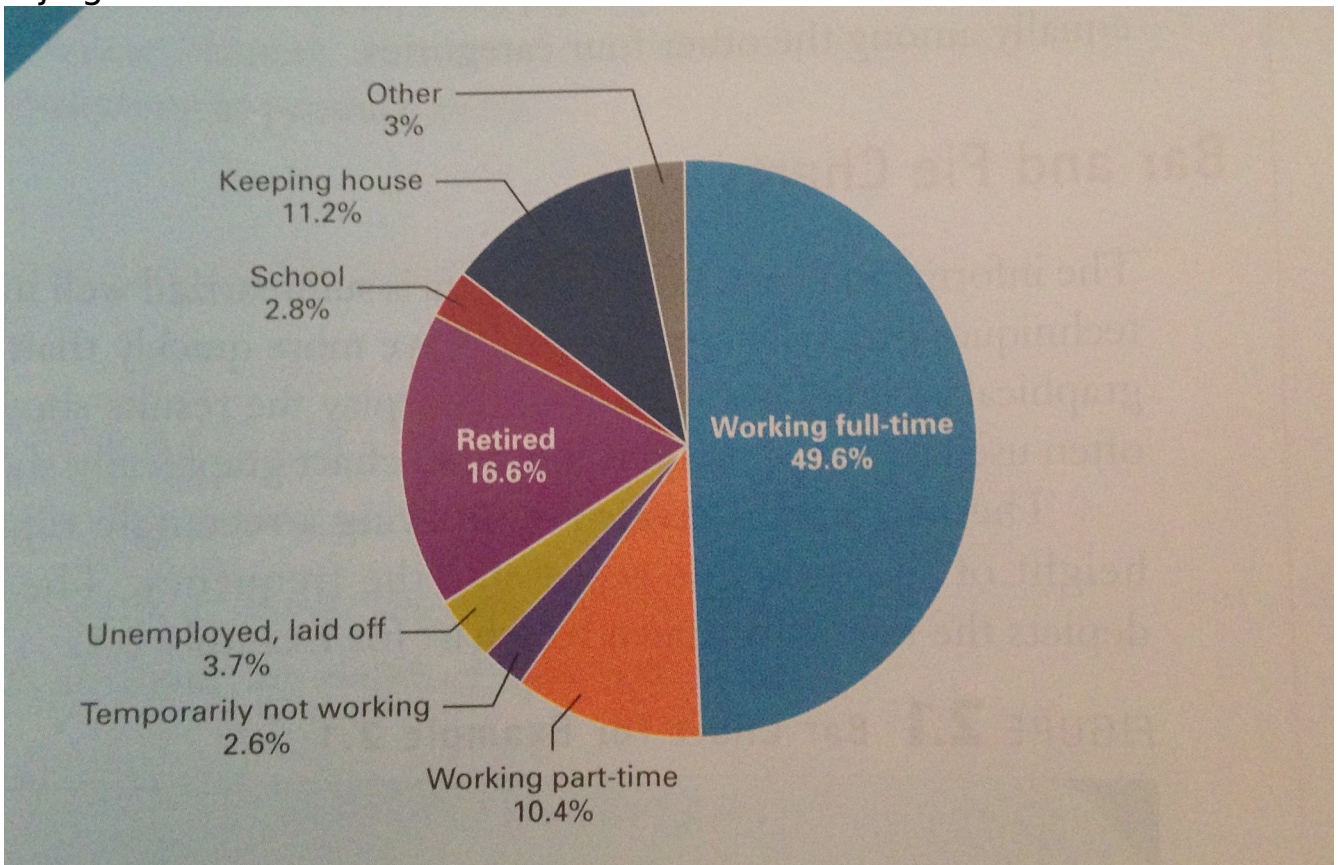

Hoofdstuk 2: Bijlage 2.1

Bijlage 2.2:

Bijlage 2.3:

COUNTRY	BEER CONSUMPTION(L/YR)
Australia	119.2
Austria	106.3
Belgium	93.0
Canada	68.3
Croatia	81.2
Czech Republic	138.1
Denmark	89.9
Finland	85.0
Germany	147.8
Hungary	75.3
Ireland	138.3
Luxembourg	84.4
Netherlands	79.0
New Zealand	77.0
Poland	69.1
Portugal	59.6
Slovakia	84.1
Spain	83.8
United Kingdom	96.8
United States	81.6