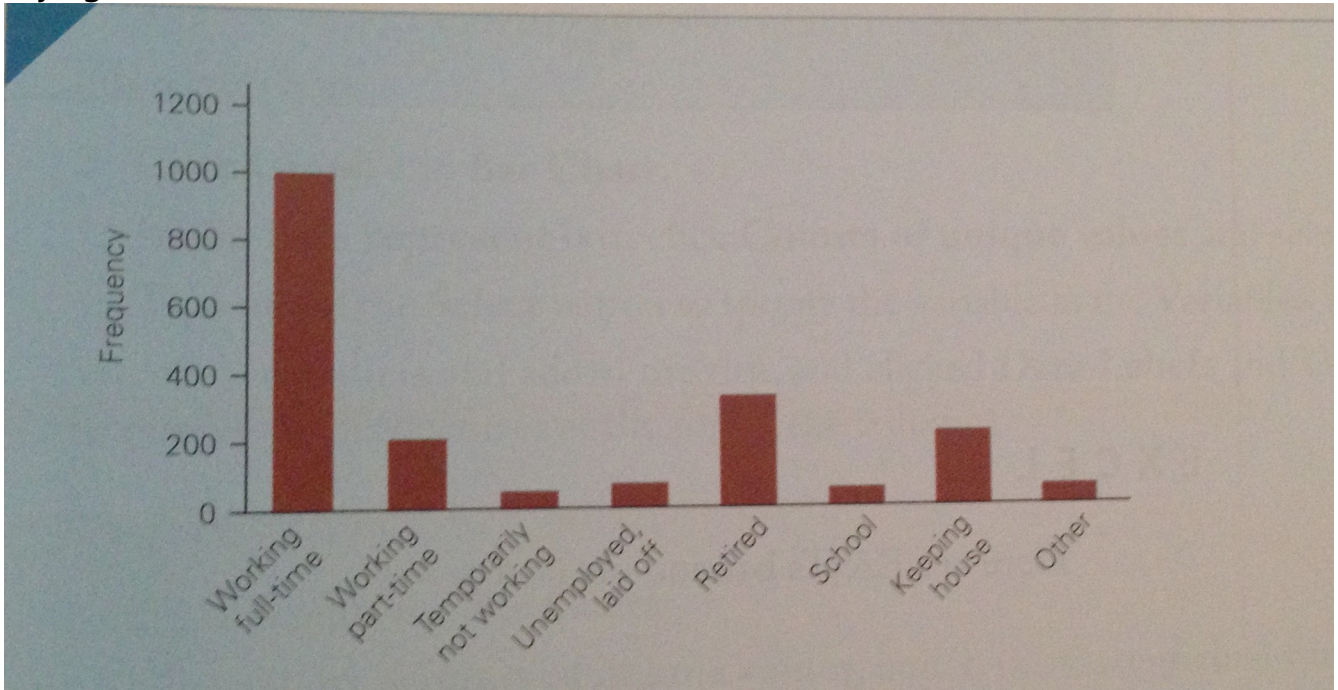

Hoofdstuk 2: Bijlage 2.1

Bijlage 2.2:

Bijlage 2.3:

COUNTRY	BEER CONSUMPTION(L/YR)
Australia	119.2
Austria	106.3
Belgium	93.0
Canada	68.3
Croatia	81.2
Czech Republic	138.1
Denmark	89.9
Finland	85.0
Germany	147.8
Hungary	75.3
Ireland	138.3
Luxembourg	84.4
Netherlands	79.0
New Zealand	77.0
Poland	69.1
Portugal	59.6
Slovakia	84.1
Spain	83.8
United Kingdom	96.8
United States	81.6